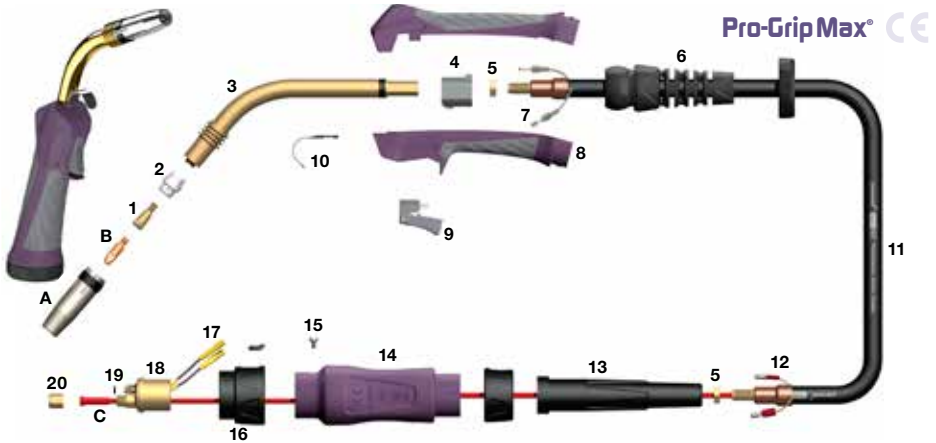

Pro-Grip Max[®] 240A

Air Cooled MIG Torch

250A CO₂, 220A Mixed Gas @ 60% Duty Cycle, EN60974-7 .030"- .045"/0.8mm to 1.2mm Wires

Models

Stock Code	Description
PRO2400-30ER	Pro-Grip Max [®] Welding Torch c/w Euro Fitting x 3m
PRO2400-40ER	Pro-Grip Max [®] Welding Torch c/w Euro Fitting x 4m
PRO2400-50ER	Pro-Grip Max [®] Welding Torch c/w Euro Fitting x 5m

Nozzles

Stock Code	Description
A B2415	Cylindrical Nozzle 11/16"/17mm Bore
B2416*	Conical Nozzle 1/2"/13mm Bore
B2417	Tapered Nozzle 3/8"/10mm Bore

Contact Tips

Stock Code	Description
B B2504-08	Contact Tip .030"/0.8mm M6 ECU
B2504-10*	Contact Tip .040"/1.0mm M6 ECU
B2504-12	Contact Tip .045"/1.2mm M6 ECU
B2505-08	Contact Tip .030"/0.8mm M6 CuCrZr
B2505-10	Contact Tip .040"/1.0mm M6 CuCrZr
B2505-12	Contact Tip .045"/1.2mm M6 CuCrZr

Components

* Denotes Standard Build

Stock Code	Description
1 B2412	Tip Adaptor M6
2 B2405B	Diffuser Black
B2405C*	Diffuser Ceramic
2 B2405W	Diffuser White
3 B2401	Swan Neck
4 B1515/PG	Handle Location Body
5 B1505	Lock Nut
6 B8015	Cable Support c/w Knuckle Joint
7 B1521	Cable Terminal
8 B8514	Pro-Grip Max [®] Handle Kit
9 B8516	Pro-Grip Max [®] Trigger
10 B2517	Hanger Hook
11 B2603-30	Hyperflex [™] Cable Assembly x 3m
B2603-40	Hyperflex [™] Cable Assembly x 4m
B2603-50	Hyperflex [™] Cable Assembly x 5m
12 B1522	Cable Terminal-Male
13 B2841	Cable Support
14 B1518	Gun Plug Housing c/w Nut
15 B1526	Gun Plug Screw
16 B1519	Gun Plug Nut c/w Insert
17 Spring Pin 2	Spring Pin Assembly
18 B1528	Gun Plug Body c/w Spring Pins
19 B1524	Gun Plug 'O' Ring
20 B1525	Liner Nut