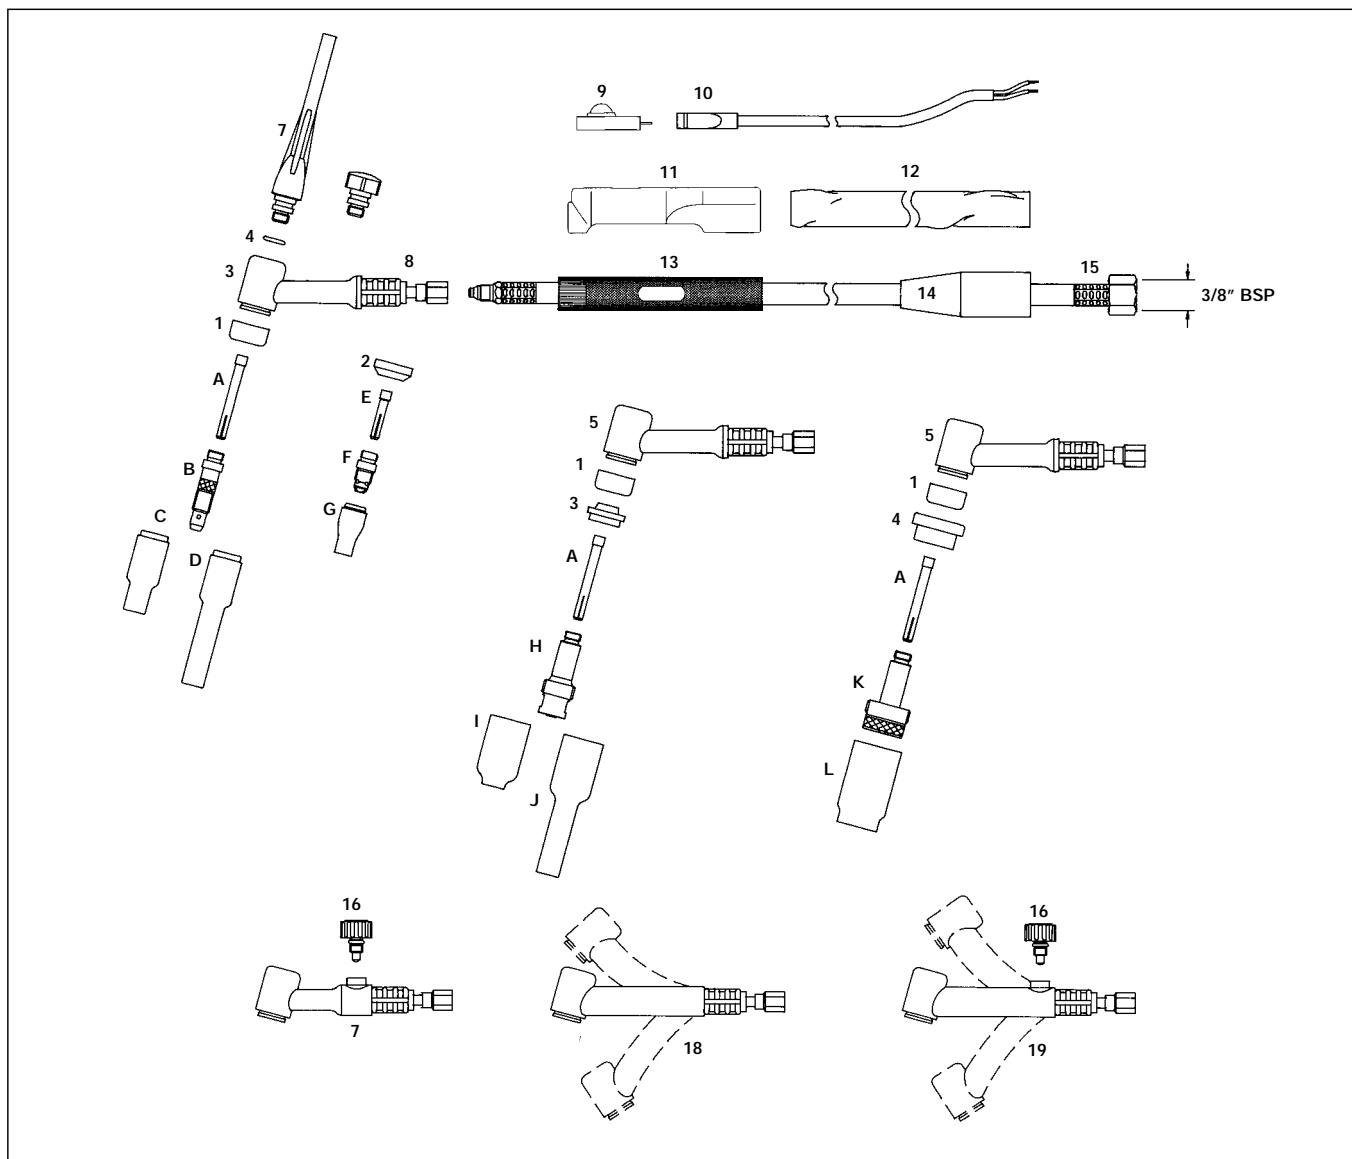

WP17 Air Cooled TIG Welding Torch

Rating: 150A DC, 120A AC 0.020" to 3/32" electrodes

Model	Description	Part Number	
		12ft	25ft
	Tig Welding Torch c/w Vinyl Power Cable	WP17-12	WP17-25
	Tig Welding Torch c/w Rubber Power Cable	WP17-12R	WP17-25R
	Tig Welding Torch c/w 2 Piece Power Cable	WP17-12-2	WP17-25-2
	Tig Welding Torch c/w Vinyl Power Cable, sheath, switch & boot	WP17-12SSW	WP17-25SSW
	Tig Welding Torch c/w Rubber Power Cable, sheath, switch & boot	WP17-12RSSW	WP17-25RSSW
	Tig Welding Torch c/w 2 Piece Power Cable, sheath, switch & boot	WP17-12-2SSW	WP17-25-2SSW
For torch packages with alternative torch bodies please order with the following prefix			
Model	Description		
WP17V -	Complete Torch packages with Valve		
WP17FX - ie: (WP17FX-12RSSW, WP17 torch with flexi head, 12ft, rubber power cable c/w sheath, switch & boot)	Complete Torch packages with Flexi Head		
WP17VFX -	Complete Torch packages with Flexi Valve		

A Standard Collet

Part Number	Description
10N21	Standard Collet 0.020 Bore
10N22	Standard Collet 0.040 Bore
10N23	Standard Collet 1/16 Bore
10N23M	Standard Collet 2.0mm Bore
10N24	Standard Collet 3/32 Bore

B Standard Collet Body

Part Number	Description
10N29	Standard Collet Body.020 Bore
10N30	Standard Collet Body.040 Bore
10N31	Standard Collet Body 1/16 Bore
10N32	Standard Collet Body 3/32 Bore

C Standard Ceramic Cup

Part Number	Description
10N50	Standard Ceramic Cup 1/4 Bore
10N49	Standard Ceramic Cup 5/16 Bore
10N48	Standard Ceramic Cup 3/8 Bore
10N47	Standard Ceramic Cup 7/16 Bore
10N46	Standard Ceramic Cup 1/2 Bore
10N45	Standard Ceramic Cup 5/8 Bore
10N44	Standard Ceramic Cup 3/4 Bore