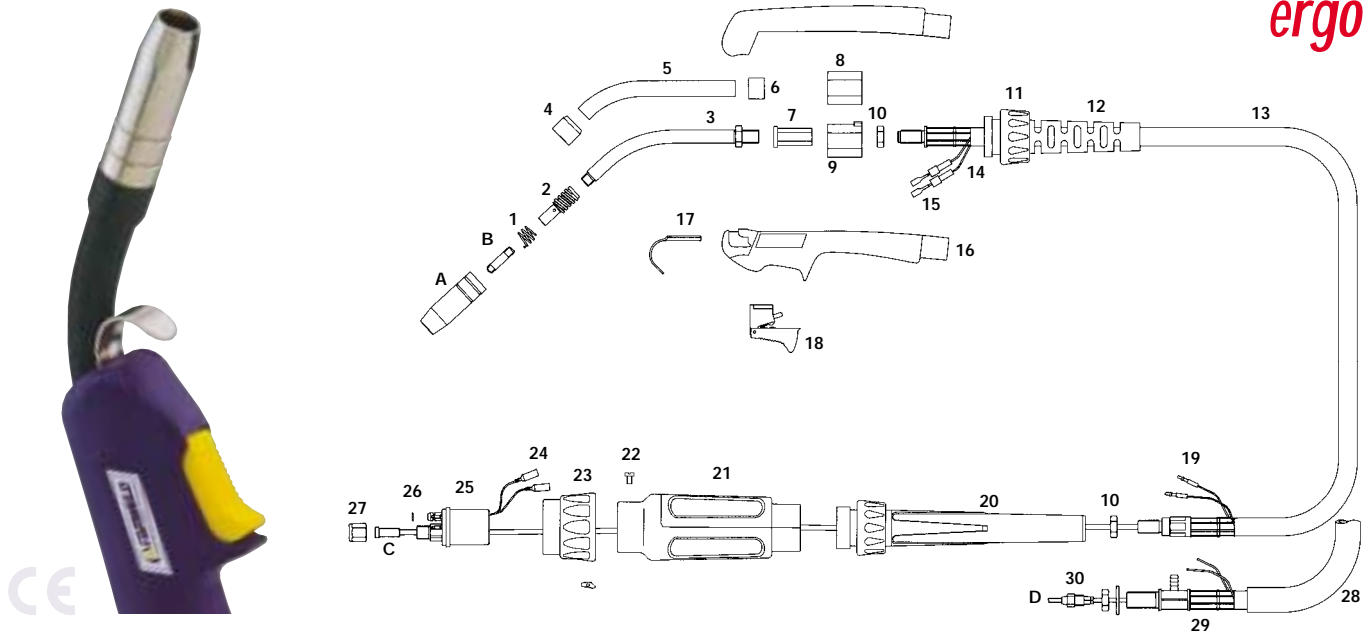

SB 150A Air Cooled MIG Welding Torch

Rating: 180A CO₂ 150A mixed gas, EN60974-7 @ 60% duty cycle. 0.6 to 1.0mm wires

ergo

Model			
Description	Part Number		
	10 ft	12 ft	15 ft
Welding Torch c/w Ergo Handle	B1500-30ER	B1500-40ER	B1500-50ER
Welding Torch c/w Bladeswitch Handle	B1500-30EB	B1500-40EB	B1500-50EB
Welding Torch c/w Microswitch Handle	B1500-30EM	B1500-40EM	B1500-50EM
Welding Torch c/w Terwin Termination	B1500-30TEL	B1500-40TEL	B1500-50TEL

Nozzles	
Part Number	Description
A B1529	Cylindrical Nozzle
B1530*	Conical Nozzle
B1531	Tapered Nozzle
B1532	Bottle Nozzle
B1533	Spot Welding Nozzle

Contact Tips	
Part Number	Description
B B1527-06	Contact Tip .023"/0.6mm M6 Ecu
B1527-08*	Contact Tip .030"/0.8mm M6 Ecu
B1527-09	Contact Tip .035"/0.9mm M6 Ecu
B1527-10	Contact Tip .040"/1.0mm M6 Ecu

Liners	
Part Number	Description
C B1535-30*	Steel Liner .023"- .035"/0.6-0.9mm X 3mt
B1535-40*	Steel Liner .023"- .035"/0.6-0.9mm X 4mt
B1535-50*	Steel Liner .023"- .035"/0.6-0.9mm X 5mt
D B1536-30	Teflon Liner .023"- .035"/0.6-0.9mm X 3mt
B1536-40	Teflon Liner .023"- .035"/0.6-0.9mm X 4mt
B1536-50	Teflon Liner .023"- .035"/0.6-0.9mm X 5mt