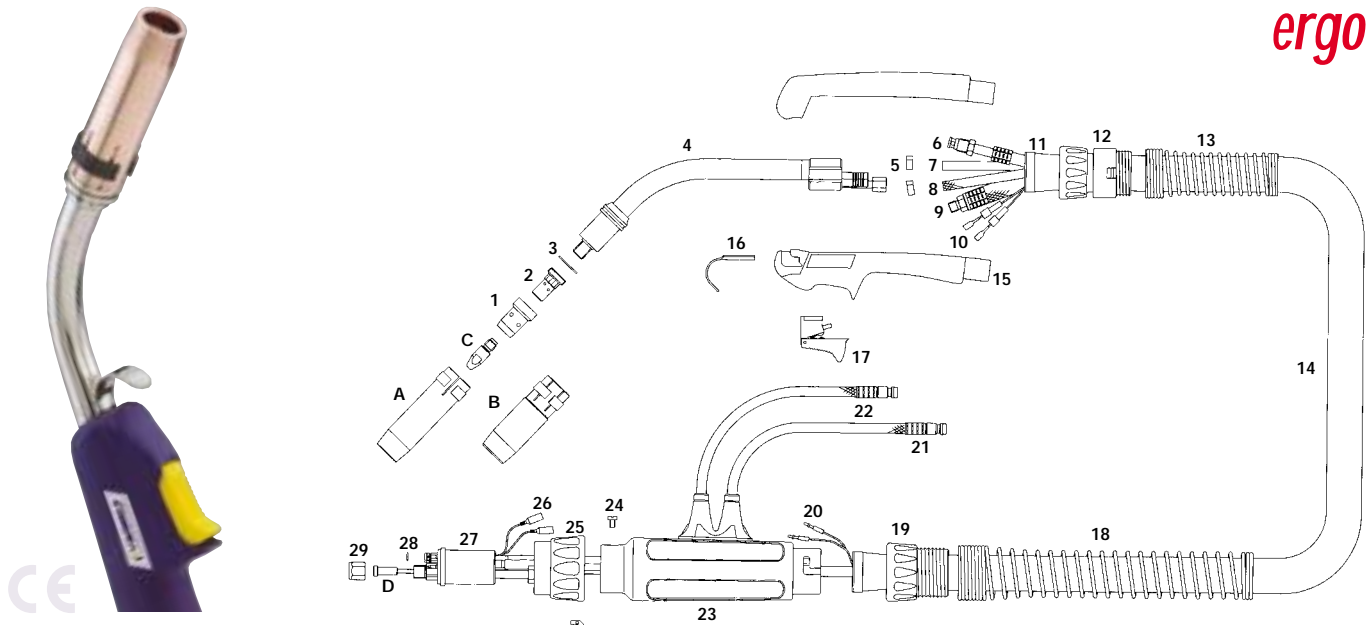

SB 501W Water Cooled MIG Welding Torch

Rating: 520A CO₂ 430A mixed gas, EN60974-7 @ 100% duty cycle. 1.0 to 1.6mm wires

ergo

Model			
Description	Part Number		
	10 ft	12 ft	15 ft
Welding Torch c/w Ergo handle	B5000-30ER	B5000-40ER	B5000-50ER
Welding Torch c/w Bladeswitch handle	B5000-30EB	B5000-40EB	B5000-50EB
Welding Torch c/w Microswitch handle	B5000-30EM	B5000-40EM	B5000-50EM

Nozzles	
Part Number	Description
A B5027	Cylindrical Nozzle
B5028*	Conical Nozzle
B5029	Tapered Nozzle
B B5028HD	Heavy Duty Conical Nozzle

Contact Tips	
Part Number	Description
C B4014-10	Contact Tip .040"/1.0mm M8 Ecu
B4014-12*	Contact Tip .045"/1.2mm M8 Ecu
B4014-16	Contact Tip 1/16"/1.6mm M8 Ecu
B4015-10	Contact Tip .040"/1.0mm M8 CuCrZr
B4015-12	Contact Tip .045"/1.2mm M8 CuCrZr
B4015-16	Contact Tip 1/16"/1.6mm M8 CuCrZr

Components		
Part Number	Description	
1 B5005B	Diffuser Black	
B5005C*	Diffuser Ceramic	
B5005W	Diffuser White	
2 B5001	Tip Adaptor 25.0mm M8	
3 B5003	Insulating Washer	
4 B5002	Swan Neck	
5 B5024	Water Hose Clamp 9.5mm	
11 B8020	Canvas Cover Clamp & Retainer	
12 B8030	Knuckle Joint c/w Spring	
13 B8017	Spring Support	
15 B2514	Ergo Handle	
16 B2517	Hanger Hook	
17 B2516	Medium / Large Ergo Trigger	
18 B8027	Spring Cable Support	
19 B8028	Cable Support Nut	
20 B1522	Cable Terminal Male	
21 B5023	Water Hose Nipple	
22 B5017	Water Outlet Hose O/Braid	
23 B5022	Gun Plug Housing	
24 B1526	Gun Plug Screw	
25 B1519	Gun Plug Nut c/w Insert	
26 B1523	Gun Plug Terminal	
27 B5098	Gun Plug Body c/w Spring Pins	
28 B1524	Gun Plug 'O' Ring	
29 B1525	Liner Nut	