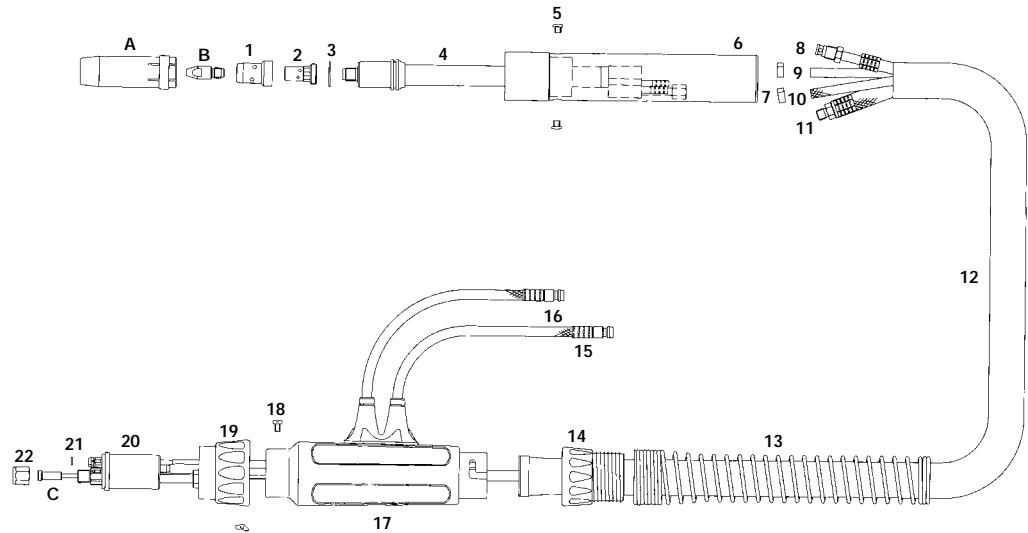

SB 501W Water Cooled Automatic MIG Welding Torch

Rating: 500A CO₂ 450A mixed gas, EN60974-7 @ 100% duty cycle. 1.0 to 1.6mm wires

Model			
Description	Part Number		
	2.0 M	3.0 M	4.0 M
Welding Torch c/w Euro fitting	B5000-20A	B5000-30A	B5000-40A

Nozzles	
Part Number	Description
A B5027	Cylindrical Nozzle
B5028*	Conical Nozzle
B5029	Tapered Nozzle

Contact Tips	
Part Number	Description
B B4014-10	Contact Tip .040"/1.0mm M8 Ecu
B4014-12*	Contact Tip .045"/1.2mm M8 Ecu
B4014-16	Contact Tip 1/16"/1.6mm M8 Ecu
B4015-10	Contact Tip .040"/1.0mm M8 CuCrZr
B4015-12	Contact Tip .045"/1.2mm M8 CuCrZr
B4015-16	Contact Tip 1/16"/1.6mm M8 CuCrZr

Liners	
Part Number	Description
C B5033-30	Plain Liner .040-.045"/1.0-1.2mm X 3mt
B5033-40	Plain Liner .040-.045"/1.0-1.2mm X 4mt
B5034-30*	Plain Liner .045"-1/16"/1.2-1.6mm X 3mt
B5034-40*	Plain Liner .045-1/16"/1.2-1.6mm X 4mt
B4033-30	Plain Liner .080-.090"/2.0-2.4mm X 3mt
B4033-40	Plain Liner .080-.090"/2.0-2.4mm X 4mt
B2513-30	Teflon Liner .040-.045"/1.0-1.2mm X 3mt
B2513-40	Teflon Liner .040-.045"/1.0-1.2mm X 4mt
B3626-30	Teflon Liner .045"-1/16"/1.2mm-1.6mm X 3mt
B3626-40	Teflon Liner .045"-1/16"/1.2mm-1.6mm X 4mt