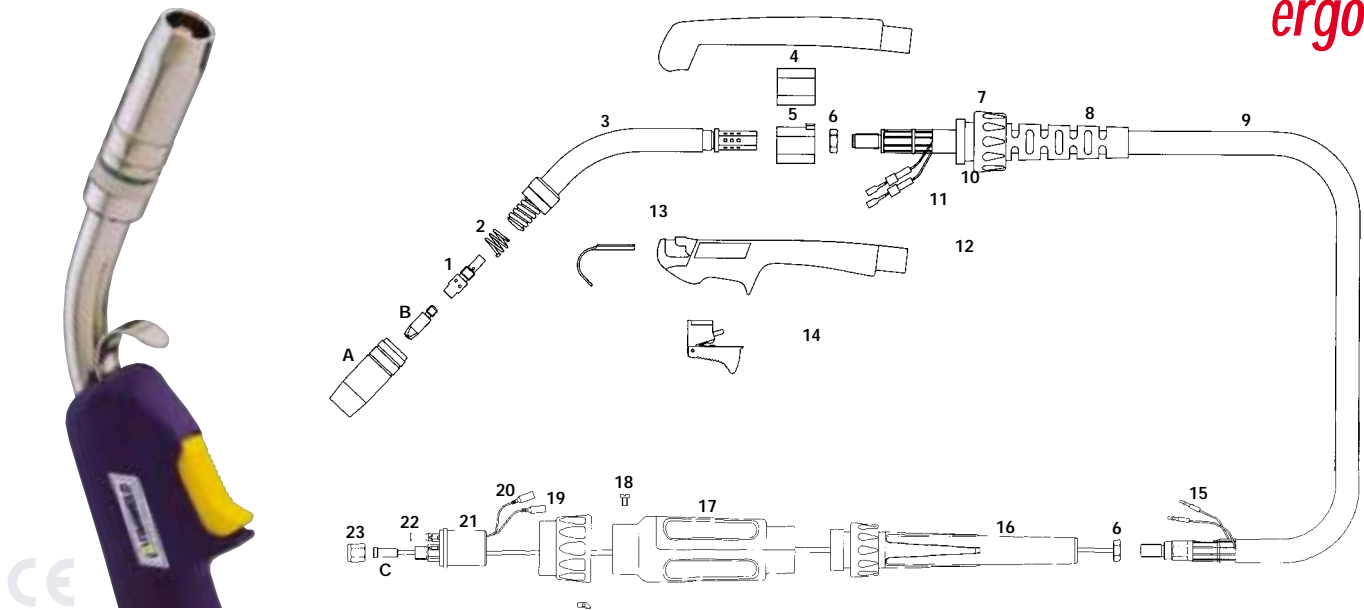

SB 250A Air Cooled MIG Welding Torch

Rating: 230A CO₂ 200 A mixed gas, EN60974-7 @ 60% duty cycle. 0.8 to 1.2mm wires

ergo

Model			
Description	Part Number		
	3.0 M	4.0 M	5.0 M
Welding Torch c/w Ergo handle	B2500-30ER	B2500-40ER	B2500-50ER
Welding Torch c/w Bladeswitch handle	B2500-30EB	B2500-40EB	B2500-50EB
Welding Torch c/w Microswitch handle	B2500-30EM	B2500-40EM	B2500-50EM

Nozzles	
Part Number	Description
A B2507	Cylindrical Nozzle
B2508*	Conical Nozzle
B2509	Tapered Nozzle
B2510	Bottle Nozzle
B2511	Spot Welding Nozzle

Contact Tips	
Part Number	Description
B B2504-08	Contact Tip .030"/0.8mm M6 Ecu
B2504-09	Contact Tip .035"/0.9mm M6 Ecu
B2504-10*	Contact Tip .040"/1.0mm M6 Ecu
B2504-12	Contact Tip .045"/1.2mm M6 Ecu
B2505-08	Contact Tip .030"/0.8mm M6 CuCrZr
B2505-09	Contact Tip .035"/0.9mm M6 CuCrZr
B2505-10	Contact Tip .040"/1.0mm M6 CuCrZr
B2505-12	Contact Tip .045"/1.2mm M6 CuCrZr

Components		
Part Number	Description	
1	B2506	Tip Adaptor
2	B2502	Shroud Spring
3	B2501	Swan Neck
4	B1515	Location Body
5	B1515/ER	Ergo Handle Location Body
6	B1505	Lock Nut
7	B8004	Handle Lock Nut
8	B8011	Cable Support
9	B2503-30	Hyperflex Cable Assembly X 3mt
	B2503-40	Hyperflex Cable Assembly X 4mt
	B2503-50	Hyperflex Cable Assembly X 5mt
10	B1521-C	Cable Terminal Cover
11	B1521	Cable Terminal
12	B2514	Ergo Handle Kit c/w Lock Nut
13	B2517	Hanger Hook
14	B2516	Medium / Large Ergo Trigger
15	B1522	Cable Terminal Male
16	B2841	Cable Support
17	B1518	Gun Plug Housing c/w Nut
18	B1526	Gun Plug Screw
19	B1519	Gun Plug Nut c/w Insert
20	B1523	Gun Plug Terminal
21	B1528	Gun Plug Body c/w Spring Pins
22	B1524	Gun Plug 'O' Ring
23	B1525	Liner Nut